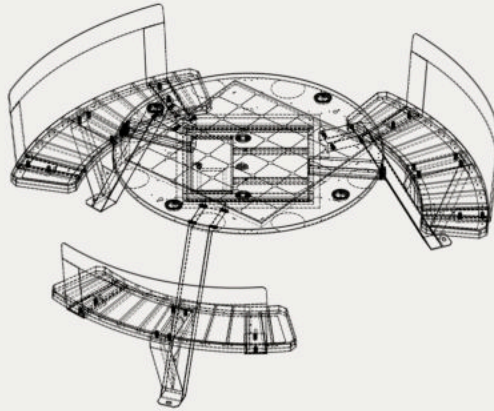

Model: WYC1821B

Smart Solar Picnic Table
Bench is made of Corten steel ,
Stainless steel #201 or #304
Tempered glass 6mm
Thickness of 4 mm.

DESCRIPTION: Table is made of Corten steel
Stainless steel #201 or #304 + WPC WOOD
Solar Panel 108W
WI-FI Router 4G

FINISHES:
Plexus box- IO55 2P USB 5V (2.1A)
Qi Standard
Stainless steel / Inox #201 or #304
Thermo-lacquered in a choice of RAL

DIMENSIONS: D2300mm x 450 mm - **WEIGHT:** 140 Kg

WYC1821B is a collection of Smart Solar Table. Easily charge your phone while resting or chatting with friends. LED lighting, charging station, and connection to Wi-Fi. Cable-free and portable design, Perfect for park, sidewalks, bus stops, train stations, campuses and shopping malls
Option of LED light box/LED screen and TV LED for advertising
Facility anchoring to the ground and steel casing - resistance to vandalism

Material: Stainless steel #201 + WPC WOOD
 Tempered glass 6mm
 Dimensions: D-230cm, H-45/77cm
 Solar panel: 108W
 Battery: 12V/55AH - 110AH
 LED Strip RGBW/Warm White
 USB Charger
 Wireless Charger - Qi Standard
 Sensor Cooling System
 WI-FI
 Bluetooth Speaker