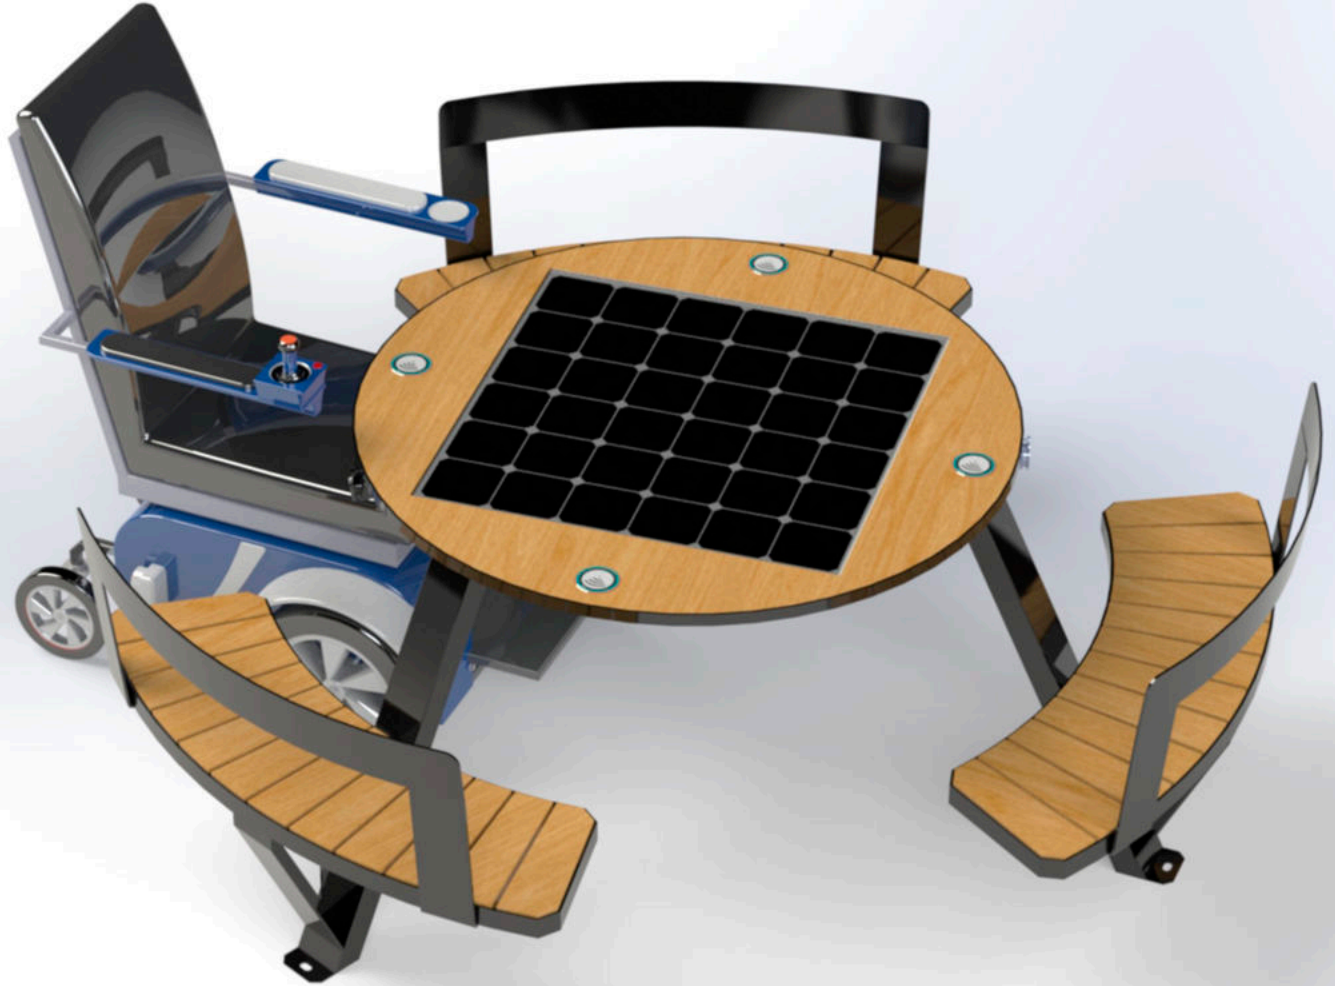

Model: WYC1821B

Smart Solar Picnic Table
Bench is made of Corten steel ,
Stainless steel #201 or #304
Tempered glass 6mm
Thickness of 4 mm.

DESCRIPTION: Table is made of Corten steel
Stainless steel #201 or #304 + WPC WOOD
Solar Panel 108W
WI-FI Router 4G

FINISHES:
Plexus box- IO55 2P USB 5V (2.1A)
Qi Standard
Stainless steel / Inox #201 or #304
Thermo-lacquered in a choice of RAL

DIMENSIONS: D2300mm x 450 mm - **WEIGHT:** 140 Kg

WYC1821B is a collection of Smart Solar Table. Easily charge your phone while resting or chatting with friends. LED lighting, charging station, and connection to Wi-Fi. Cable-free and portable design, Perfect for park, sidewalks, bus stops, train stations, campuses and shopping malls
Option of LED light box/LED screen and TV LED for advertising
Facility anchoring to the ground and steel casing - resistance to vandalism

Material: Stainless steel #201 + WPC WOOD
 Tempered glass 6mm
 Dimensions: D-230cm, H-45/77cm
 Solar panel: 108W
 Battery: 12V/55AH - 110AH
 LED Strip RGBW/Warm White
 USB Charger
 Wireless Charger - Qi Standard
 Sensor Cooling System
 WI-FI
 Bluetooth Speaker

D230*45/77

Wireless Charger

USB Charger

Solar Panel 108W

APP Adlis Smart
 Adlis Smart Platform

Can be upgraded and customized for specific applications
 Custom colors available
 Vandal resistant

DEVICES MENU
 APP ADLIS
 SMART