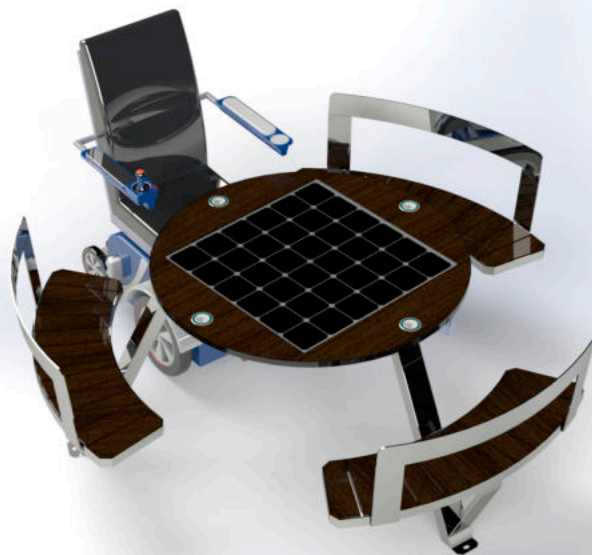

Model: WYC1821B

Smart Solar Picnic Table
Bench is made of Corten steel ,
Stainless steel #201 or #304
Tempered glass 6mm
Thickness of 4 mm.

DESCRIPTION: Table is made of Corten steel
Stainless steel #201 or #304 + WPC WOOD
Solar Panel 108W
WI-FI Router 4G

FINISHES:
Plexus box- IO55 2P USB 5V (2.1A)
Qi Standard
Stainless steel / Inox #201 or #304
Thermo-lacquered in a choice of RAL

DIMENSIONS: D2300mm x 450 mm - **WEIGHT:** 140 Kg

WYC1821B is a collection of Smart Solar Table. Easily charge your phone while resting or chatting with friends. LED lighting, charging station, and connection to Wi-Fi. Cable-free and portable design, Perfect for park, sidewalks, bus stops, train stations, campuses and shopping malls
Option of LED light box/LED screen and TV LED for advertising
Facility anchoring to the ground and steel casing - resistance to vandalism

Material: Stainless steel #201 + WPC WOOD
 Tempered glass 6mm
 Dimensions: D-230cm, H-45/77cm
 Solar panel: 108W
 Battery: 12V/55AH - 110AH
 LED Strip RGBW/Warm White
 USB Charger
 Wireless Charger - Qi Standard
 Sensor Cooling System
 WI-FI
 Bluetooth Speaker

D230*45/77

Wireless Charger

USB Charger

Solar Panel 108W

APP Adlis Smart
 Adlis Smart Platform

Can be upgraded and customized for specific applications
 Custom colors available
 Vandal resistant

DEVICES MENU
 APP ADLIS
 SMART