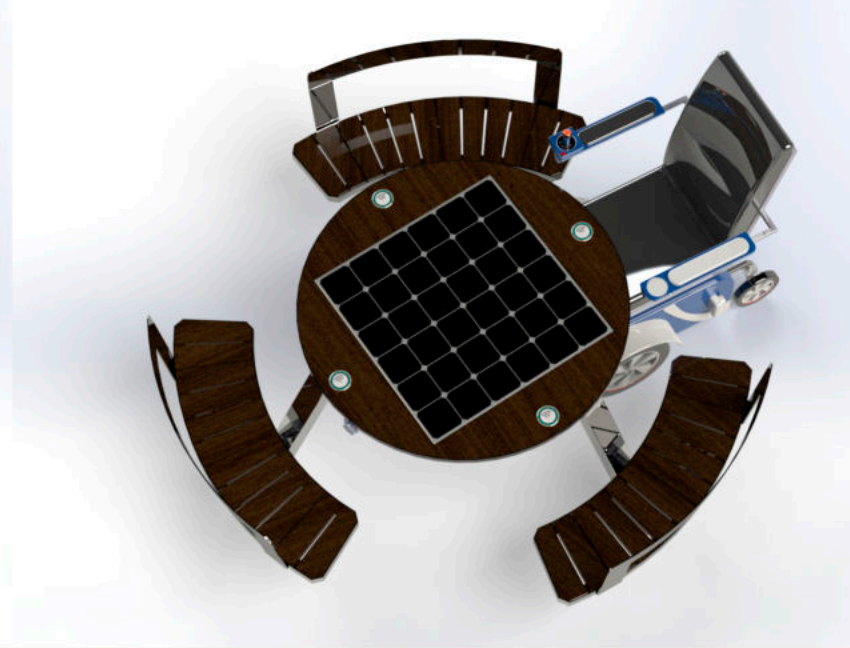

Model: WYC1821B

Smart Solar Picnic Table
Bench is made of Corten steel ,
Stainless steel #201 or #304
Tempered glass 6mm
Thickness of 4 mm.

DESCRIPTION: Table is made of Corten steel
Stainless steel #201 or #304 + WPC WOOD
Solar Panel 108W
WI-FI Router 4G

FINISHES:
Plexus box- IO55 2P USB 5V (2.1A)
Qi Standard
Stainless steel / Inox #201 or #304
Thermo-lacquered in a choice of RAL

DIMENSIONS: D2300mm x 450 mm - **WEIGHT:** 140 Kg

WYC1821B is a collection of Smart Solar Table. Easily charge your phone while resting or chatting with friends. LED lighting, charging station, and connection to Wi-Fi. Cable-free and portable design, Perfect for park, sidewalks, bus stops, train stations, campuses and shopping malls
Option of LED light box/LED screen and TV LED for advertising
Facility anchoring to the ground and steel casing - resistance to vandalism

Material: Stainless steel #201 + WPC WOOD
 Tempered glass 6mm
 Dimensions: D-230cm, H-45/77cm
 Solar panel: 108W
 Battery: 12V/55AH - 110AH
 LED Strip RGBW/Warm White
 USB Charger
 Wireless Charger - Qi Standard
 Sensor Cooling System
 WI-FI
 Bluetooth Speaker

D230*45/77

Wireless Charger

USB Charger

Solar Panel 108W

APP Adlis Smart
 Adlis Smart Platform

Can be upgraded and customized for specific applications
 Custom colors available
 Vandal resistant

DEVICES MENU
 APP ADLIS
 SMART