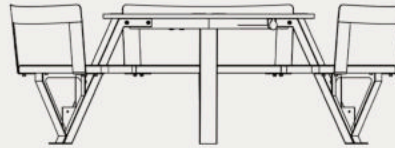

Model: WYC1821B

Smart Solar Picnic Table
Bench is made of Corten steel ,
Stainless steel #201 or #304
Tempered glass 6mm
Thickness of 4 mm.

DESCRIPTION: Table is made of Corten steel
Stainless steel #201 or #304 + WPC WOOD
Solar Panel 108W
WI-FI Router 4G

FINISHES:
Plexus box- IO55 2P USB 5V (2.1A)
Qi Standard
Stainless steel / Inox #201 or #304
Thermo-lacquered in a choice of RAL

DIMENSIONS: D2300mm x 450 mm - **WEIGHT:** 140 Kg

WYC1821B is a collection of Smart Solar Table. Easily charge your phone while resting or chatting with friends. LED lighting, charging station, and connection to Wi-Fi. Cable-free and portable design, Perfect for park, sidewalks, bus stops, train stations, campuses and shopping malls
Option of LED light box/LED screen and TV LED for advertising
Facility anchoring to the ground and steel casing - resistance to vandalism

Material: Stainless steel #201 + WPC WOOD
 Tempered glass 6mm
 Dimensions: D-230cm, H-45/77cm
 Solar panel: 108W
 Battery: 12V/55AH - 110AH
 LED Strip RGBW/Warm White
 USB Charger
 Wireless Charger - Qi Standard
 Sensor Cooling System
 WI-FI
 Bluetooth Speaker