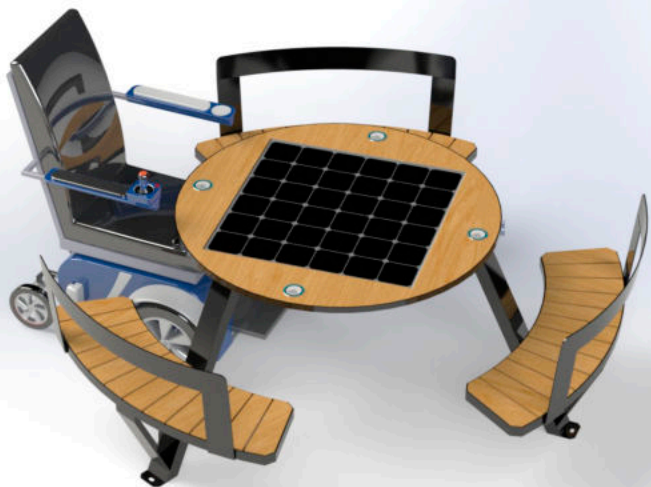

Model: WYC1821B

Smart Solar Picnic Table
Bench is made of Corten steel ,
Stainless steel #201 or #304
Tempered glass 6mm
Thickness of 4 mm.

DESCRIPTION: Table is made of Corten steel
Stainless steel #201 or #304 + WPC WOOD
Solar Panel 108W
WI-FI Router 4G

FINISHES:
Plexus box- IO55 2P USB 5V (2.1A)
Qi Standard
Stainless steel / Inox #201 or #304
Thermo-lacquered in a choice of RAL

DIMENSIONS: D2300mm x 450 mm - **WEIGHT:** 140 Kg

WYC1821B is a collection of Smart Solar Table. Easily charge your phone while resting or chatting with friends. LED lighting, charging station, and connection to Wi-Fi. Cable-free and portable design, Perfect for park, sidewalks, bus stops, train stations, campuses and shopping malls
Option of LED light box/LED screen and TV LED for advertising
Facility anchoring to the ground and steel casing - resistance to vandalism

Material: Stainless steel #201 + WPC WOOD
 Tempered glass 6mm
 Dimensions: D-230cm, H-45/77cm
 Solar panel: 108W
 Battery: 12V/55AH - 110AH
 LED Strip RGBW/Warm White
 USB Charger
 Wireless Charger - Qi Standard
 Sensor Cooling System
 WI-FI
 Bluetooth Speaker

D230*45/77

Wireless Charger

USB Charger

Solar Panel 108W

APP Adlis Smart
 Adlis Smart Platform

Can be upgraded and customized for specific applications
 Custom colors available
 Vandal resistant

DEVICES MENU
 APP ADLIS
 SMART